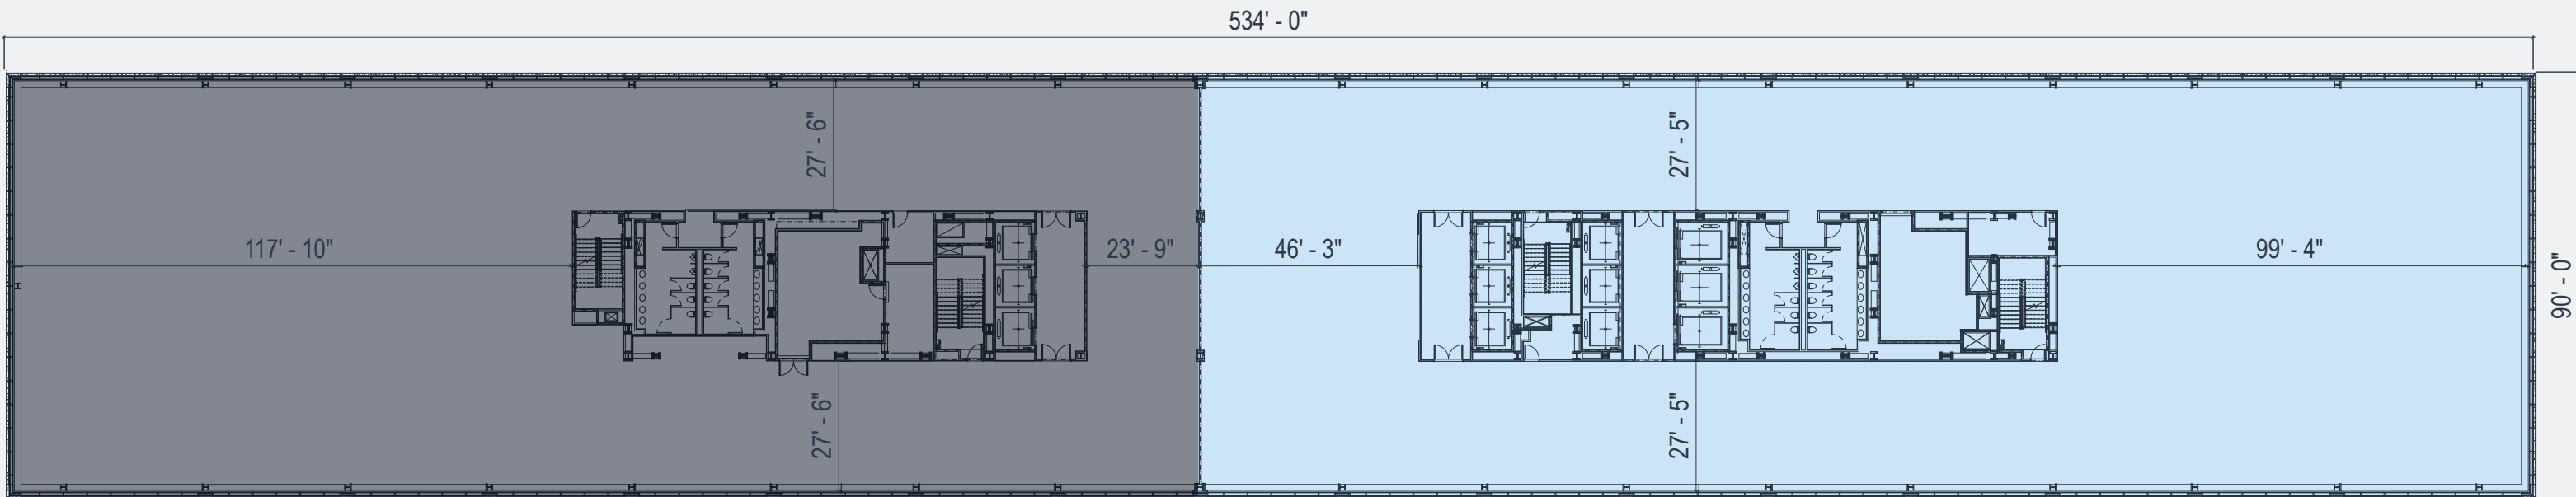

DOCK

72 BROOKLYN NAVY YARD

Leased Area
Available

Fl. 3-6

32,808 RSF

bxp Boston Properties

Rudin Development

DOCK72.COM