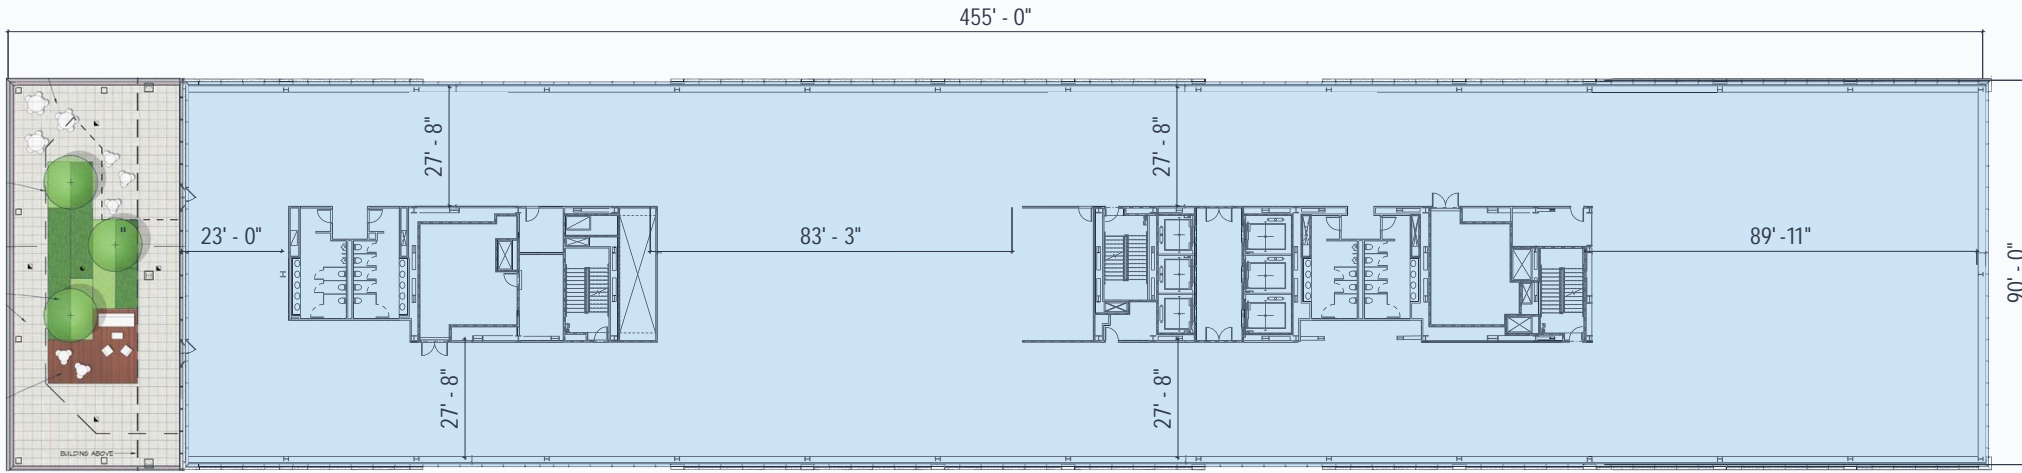

DOCK

72 **BROOKLYN**
NAVY YARD

Leased Area
Available

3,544 SF

FL. 10

47,825 RSF

bxp Boston Properties

Rudin Development