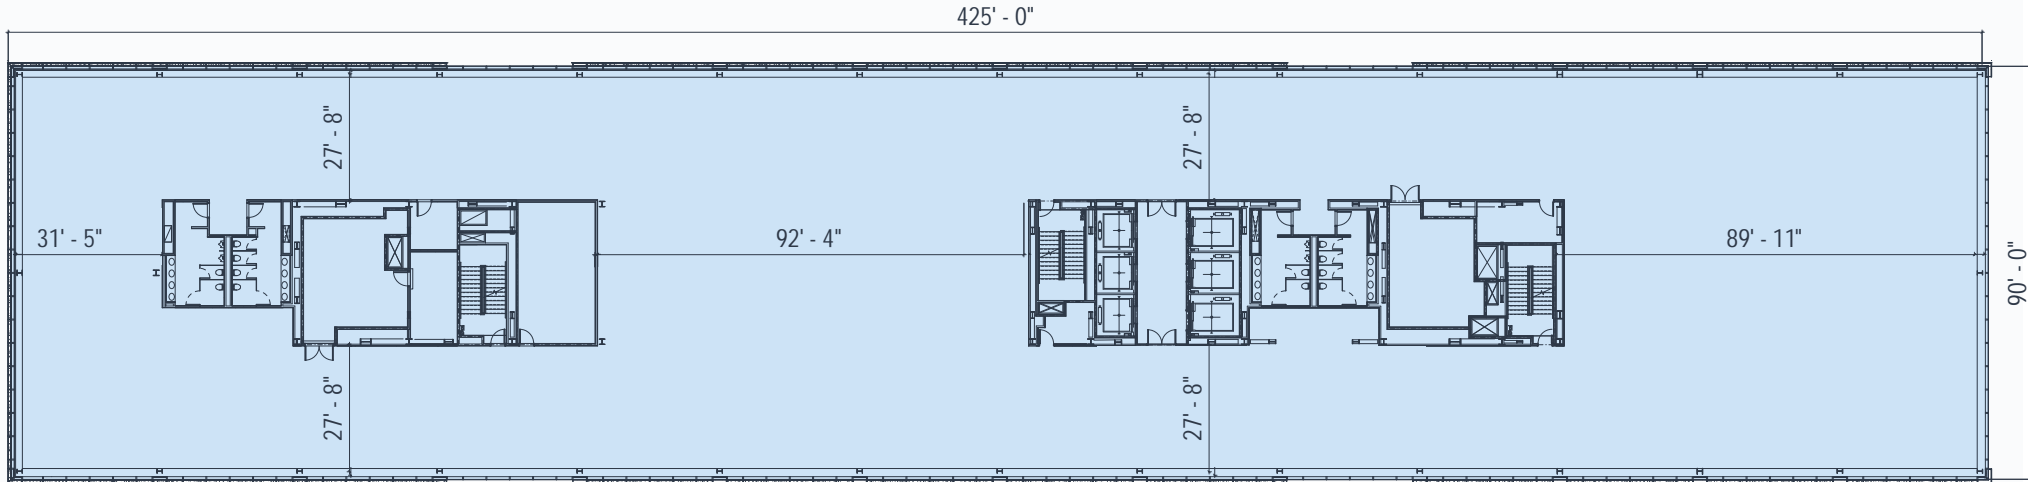

**DOCK**  
**72** **BROOKLYN**  
**NAVY YARD**

Leased Area  
 Available

**Fl. 11**

**49,346 RSF**

**bxp** Boston Properties

Rudin Development

**DOCK72.COM**