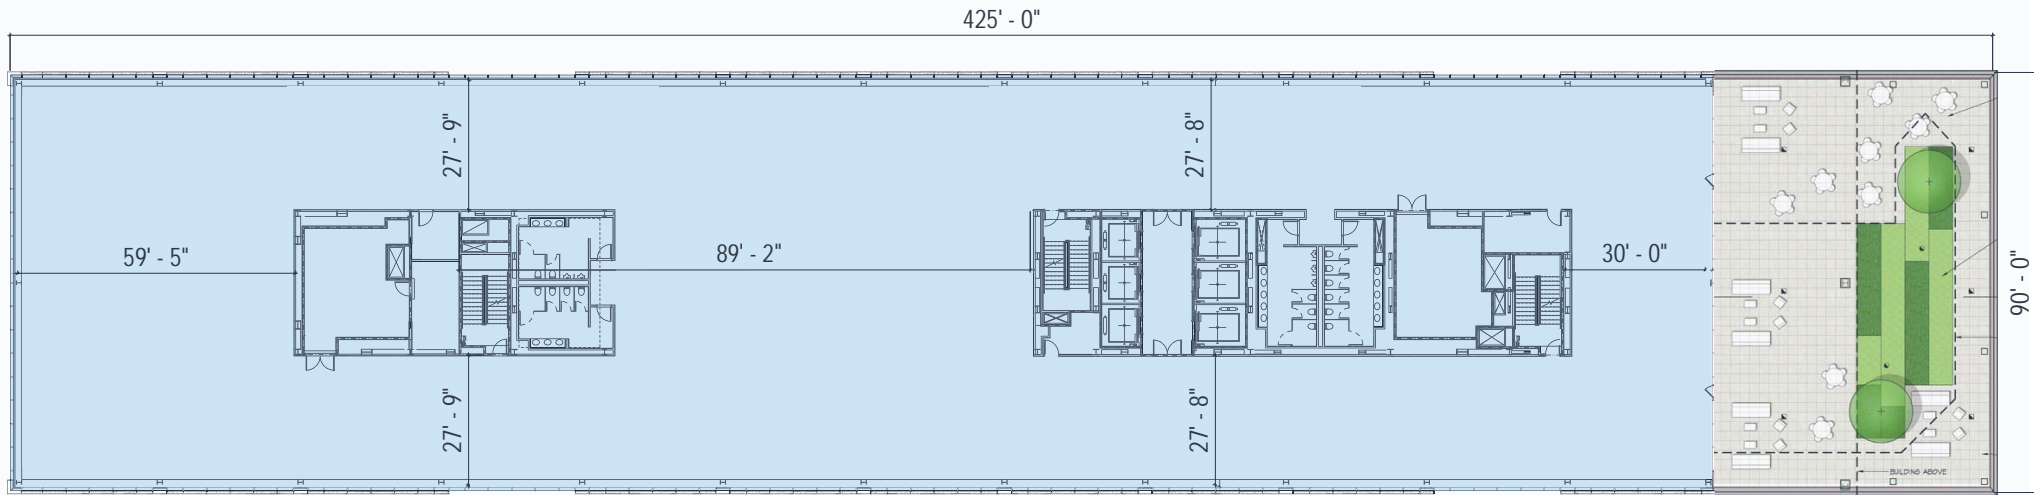

DOCK

72

BROOKLYN
NAVY YARD

Leased Area
Available

5,486 SF

FL. 12

42,646 RSF

bxp Boston Properties