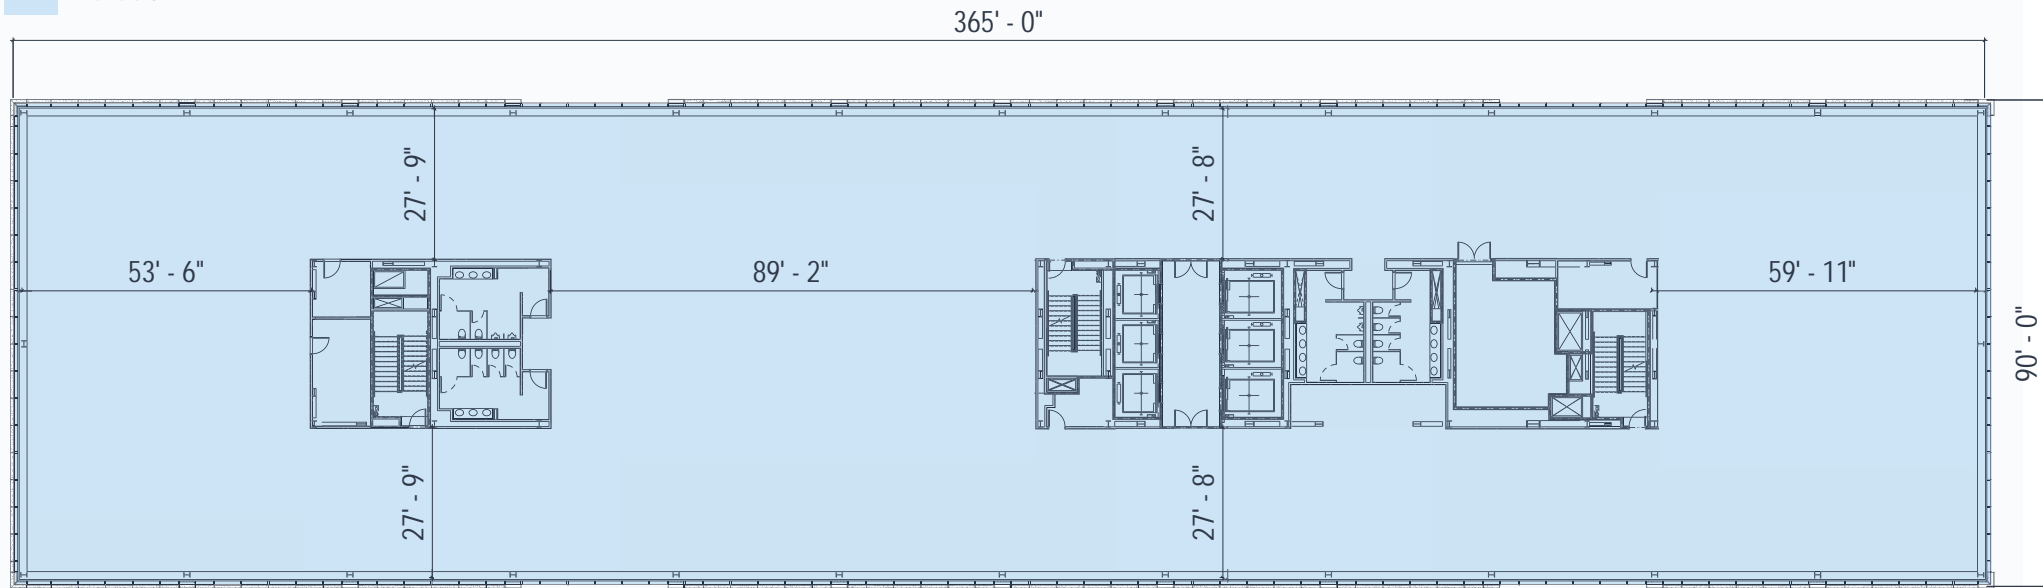

DOCK

72

BROOKLYN
NAVY YARD

Leased Area
Available

Fl. 14

42,822 RSF

bxp Boston Properties

Rudin Development