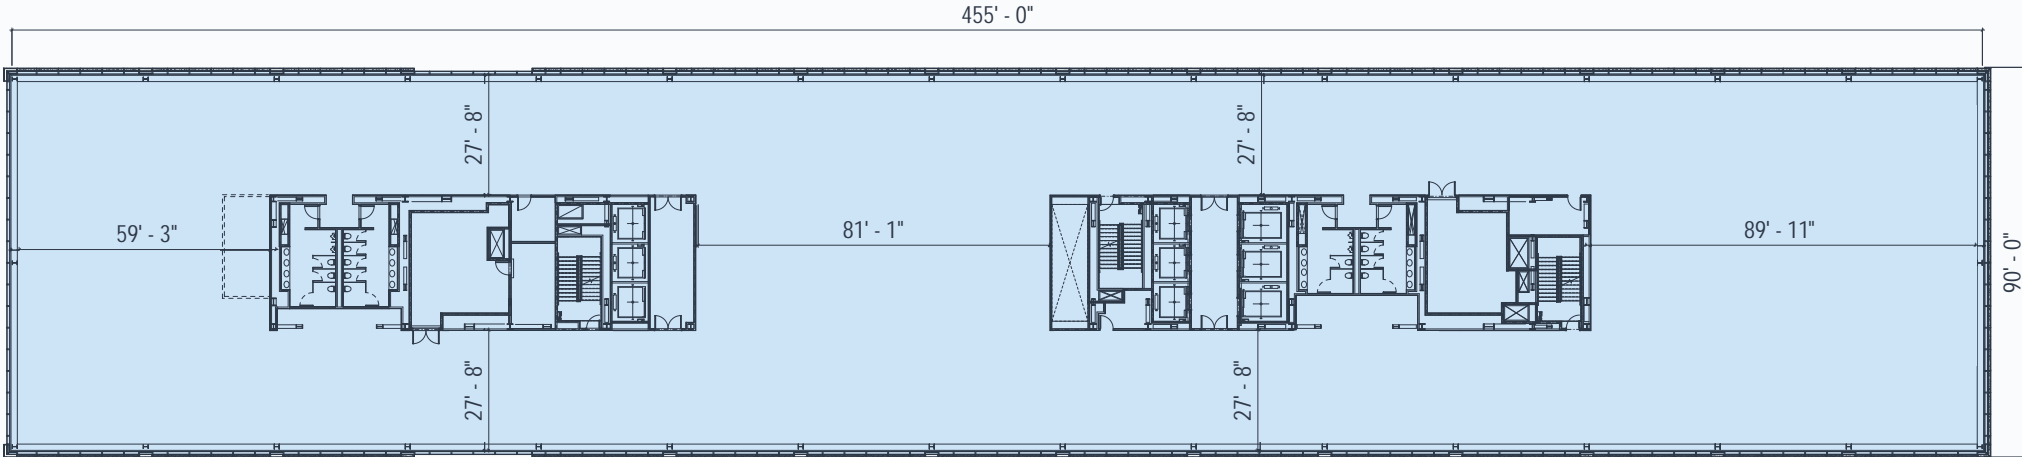

DOCK

72 **BROOKLYN**
NAVY YARD

Leased Area
Available

Fl. 9

53,054 RSF

bxp Boston Properties

Rudin Development

DOCK72.COM